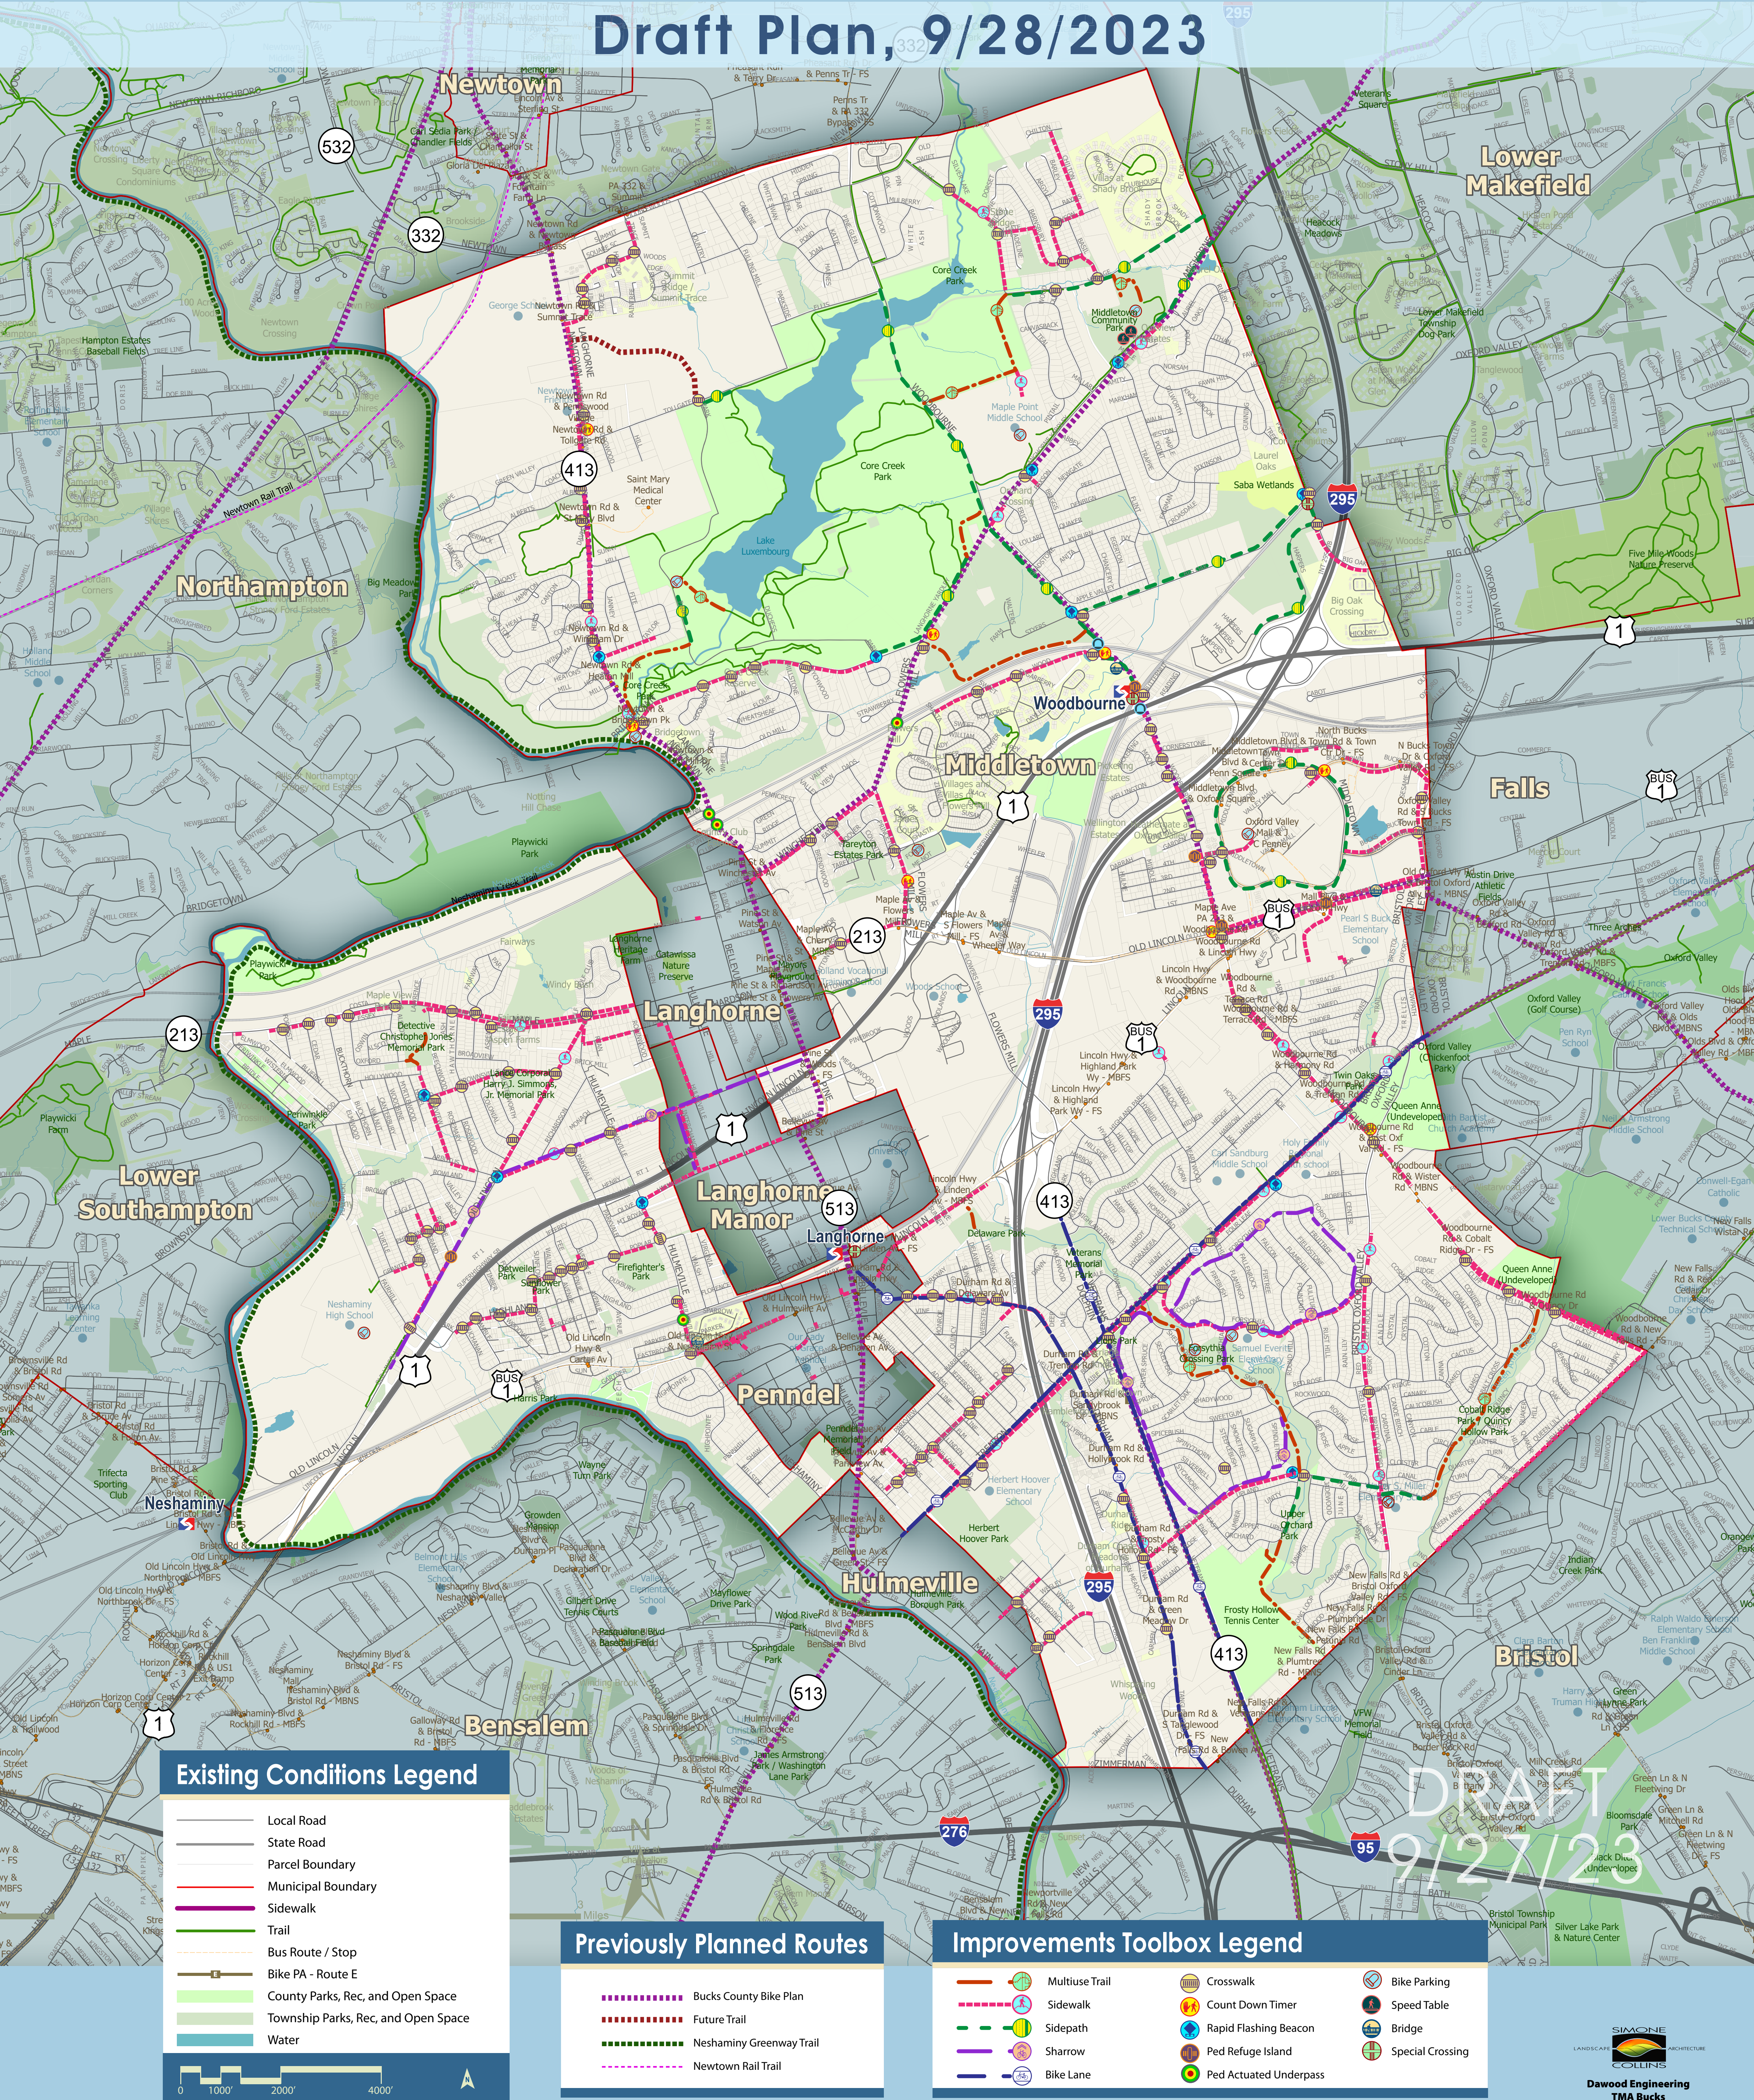

Middletown Township

Multimodal Improvement Plan

Draft Plan, 9/28/2023

Existing Conditions Legend

- Local Road
- State Road
- Parcel Boundary
- Municipal Boundary
- Sidewalk
- Trail
- Bus Route / Stop
- Bike PA - Route E
- County Parks, Rec, and Open Space
- Township Parks, Rec, and Open Space
- Water

Previously Planned Routes

- Bucks County Bike Plan
- Future Trail
- Neshaminy Greenway Trail
- Newtown Rail Trail

Improvements Toolbox Legend

- Multiuse Trail
- Sidewalk
- Sidewalk
- Sharrow
- Bike Lane
- Crosswalk
- Count Down Timer
- Rapid Flashing Beacon
- Ped Refuge Island
- Ped Actuated Underpass
- Bike Parking
- Speed Table
- Bridge
- Special Crossing