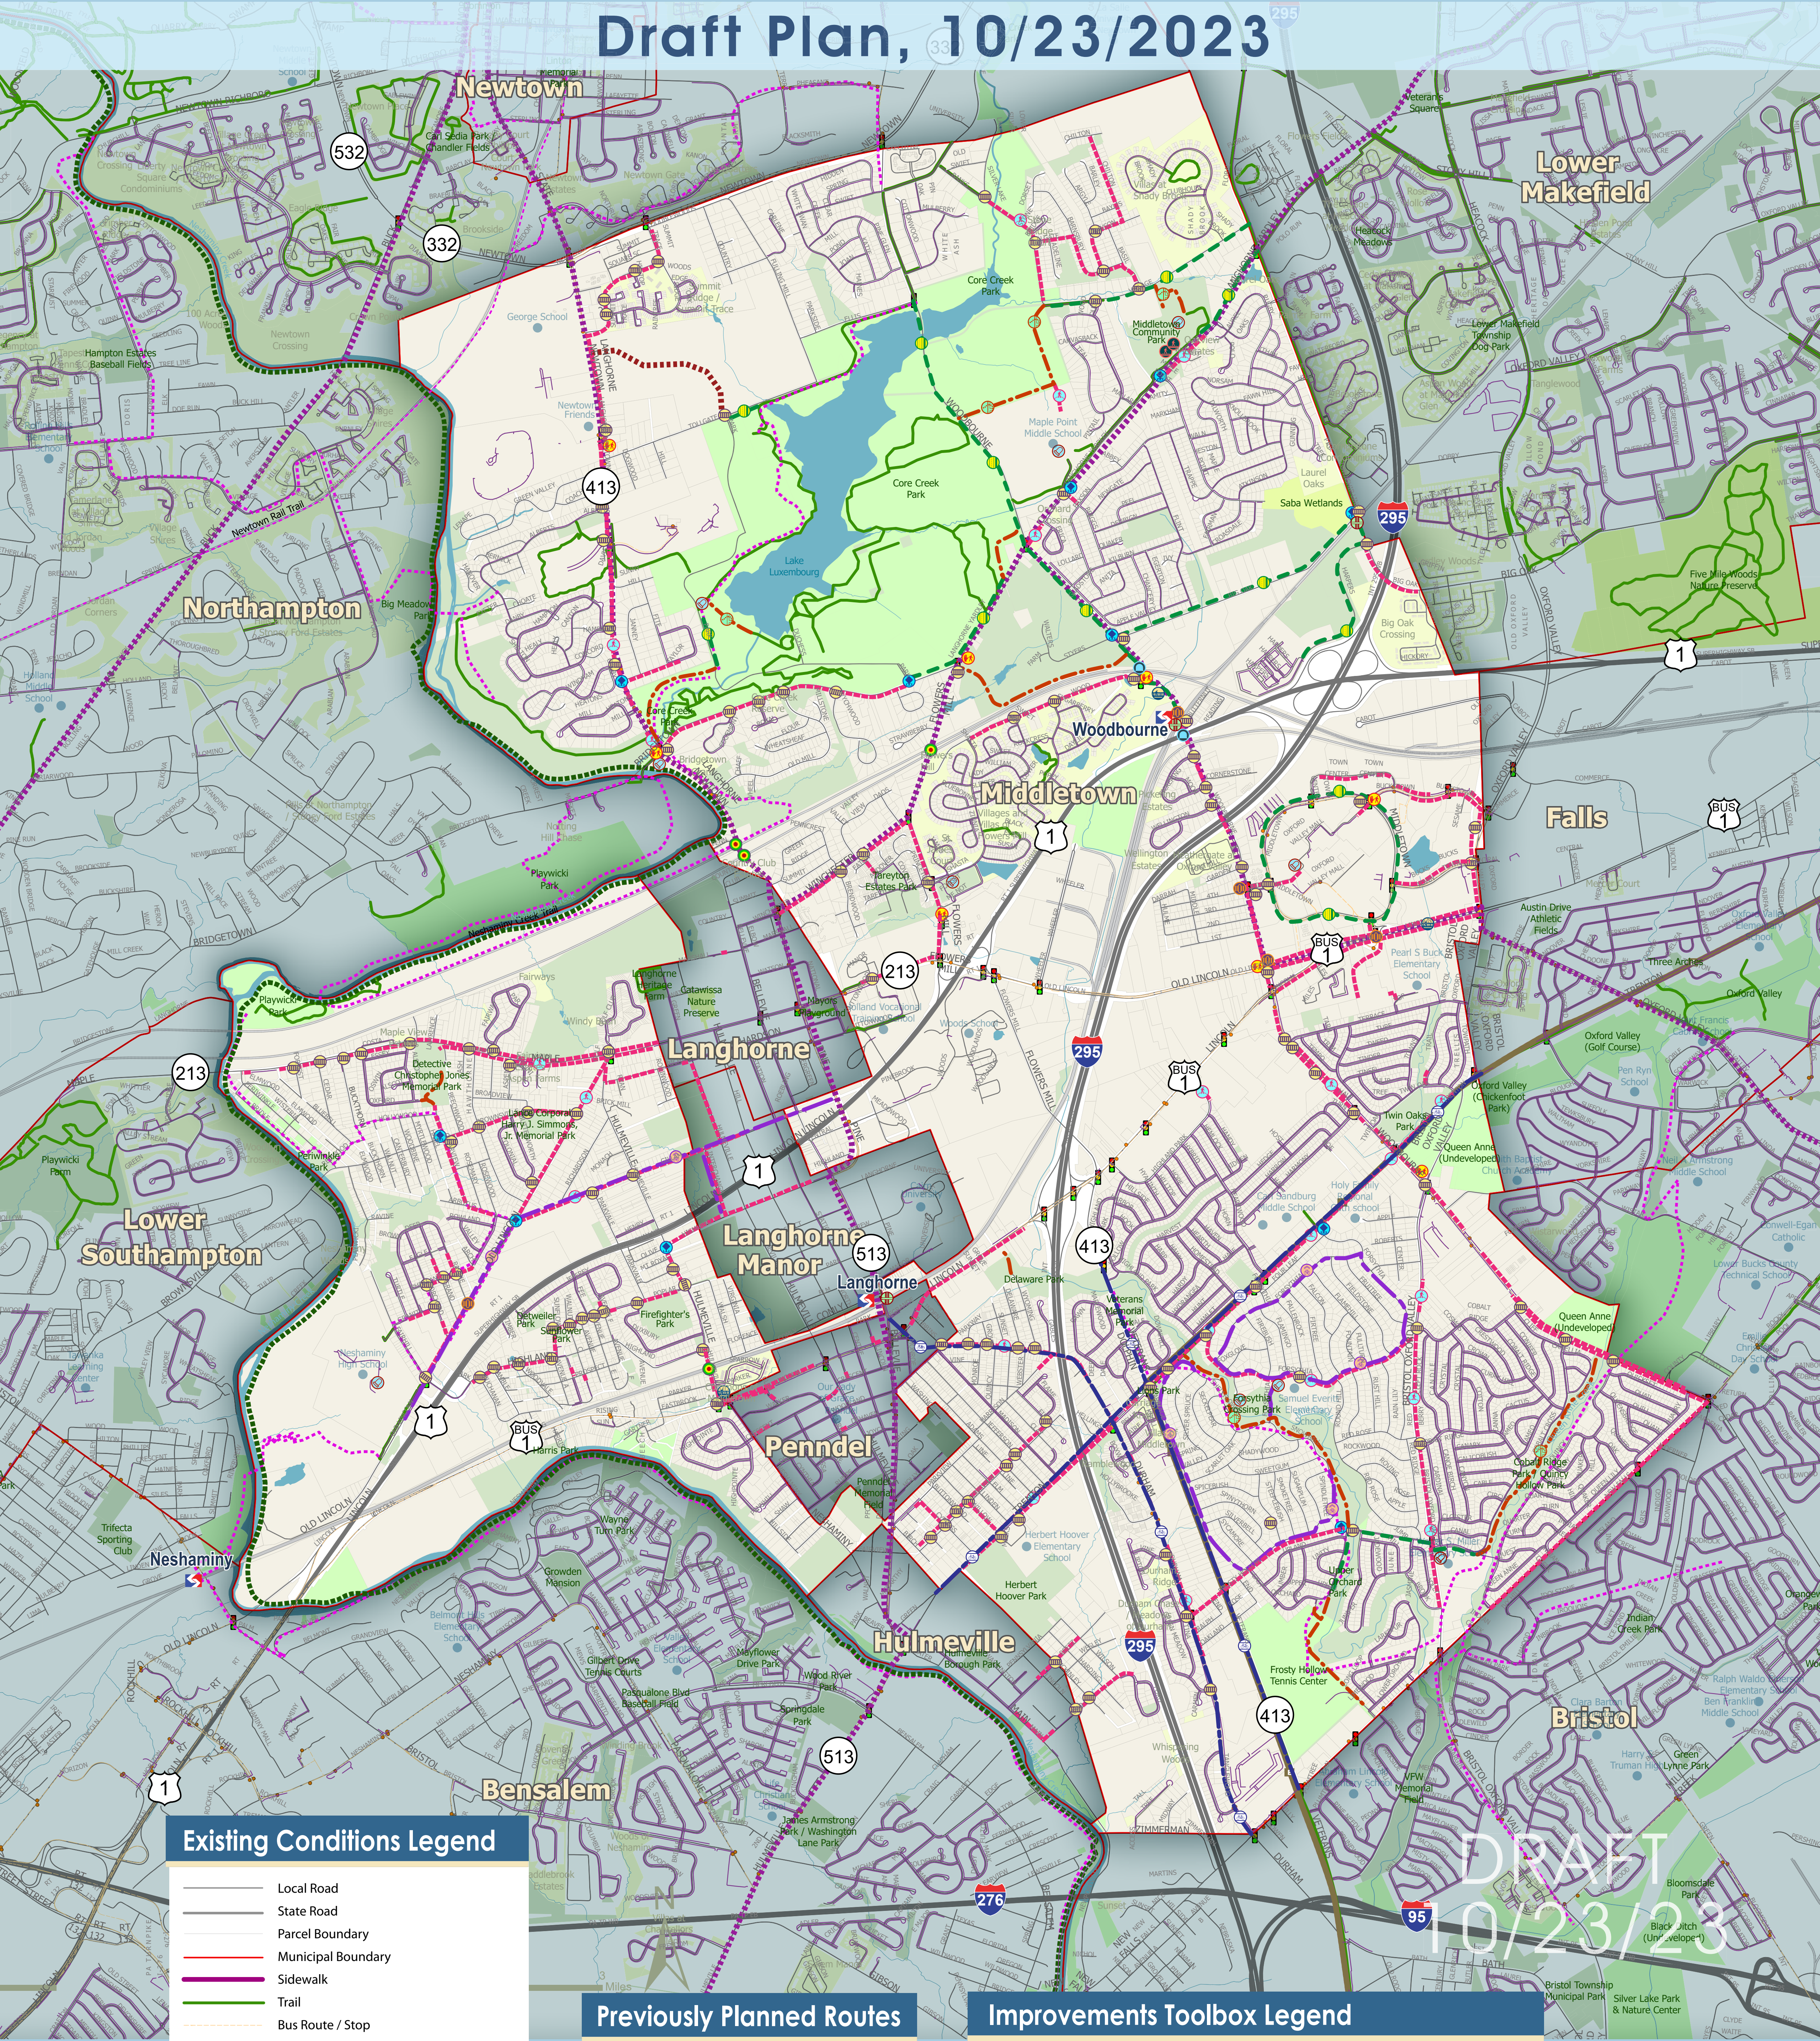

Middletown Township

Multimodal Improvement Plan

Draft Plan, 10/23/2023

Existing Conditions Legend

- Local Road
- State Road
- Parcel Boundary
- Municipal Boundary
- Sidewalk
- Trail
- Bus Route / Stop
- Bike PA - Route E
- County Parks, Rec, and Open Space
- Township Parks, Rec, and Open Space
- Water

Previously Planned Routes

- Bucks County Bike Plan
- Future Trail
- Neshaminy Greenway Trail
- Newtown Rail Trail

Improvements Toolbox Legend

- Multiuse Trail
- Sidewalk
- Sidewalk
- Sharrow
- Bike Lane
- Crosswalk
- Count Down Timer
- Rapid Flashing Beacon
- Ped Refuge Island
- Ped Actuated Underpass
- Bike Parking
- Speed Table
- Bridge
- Special Crossing