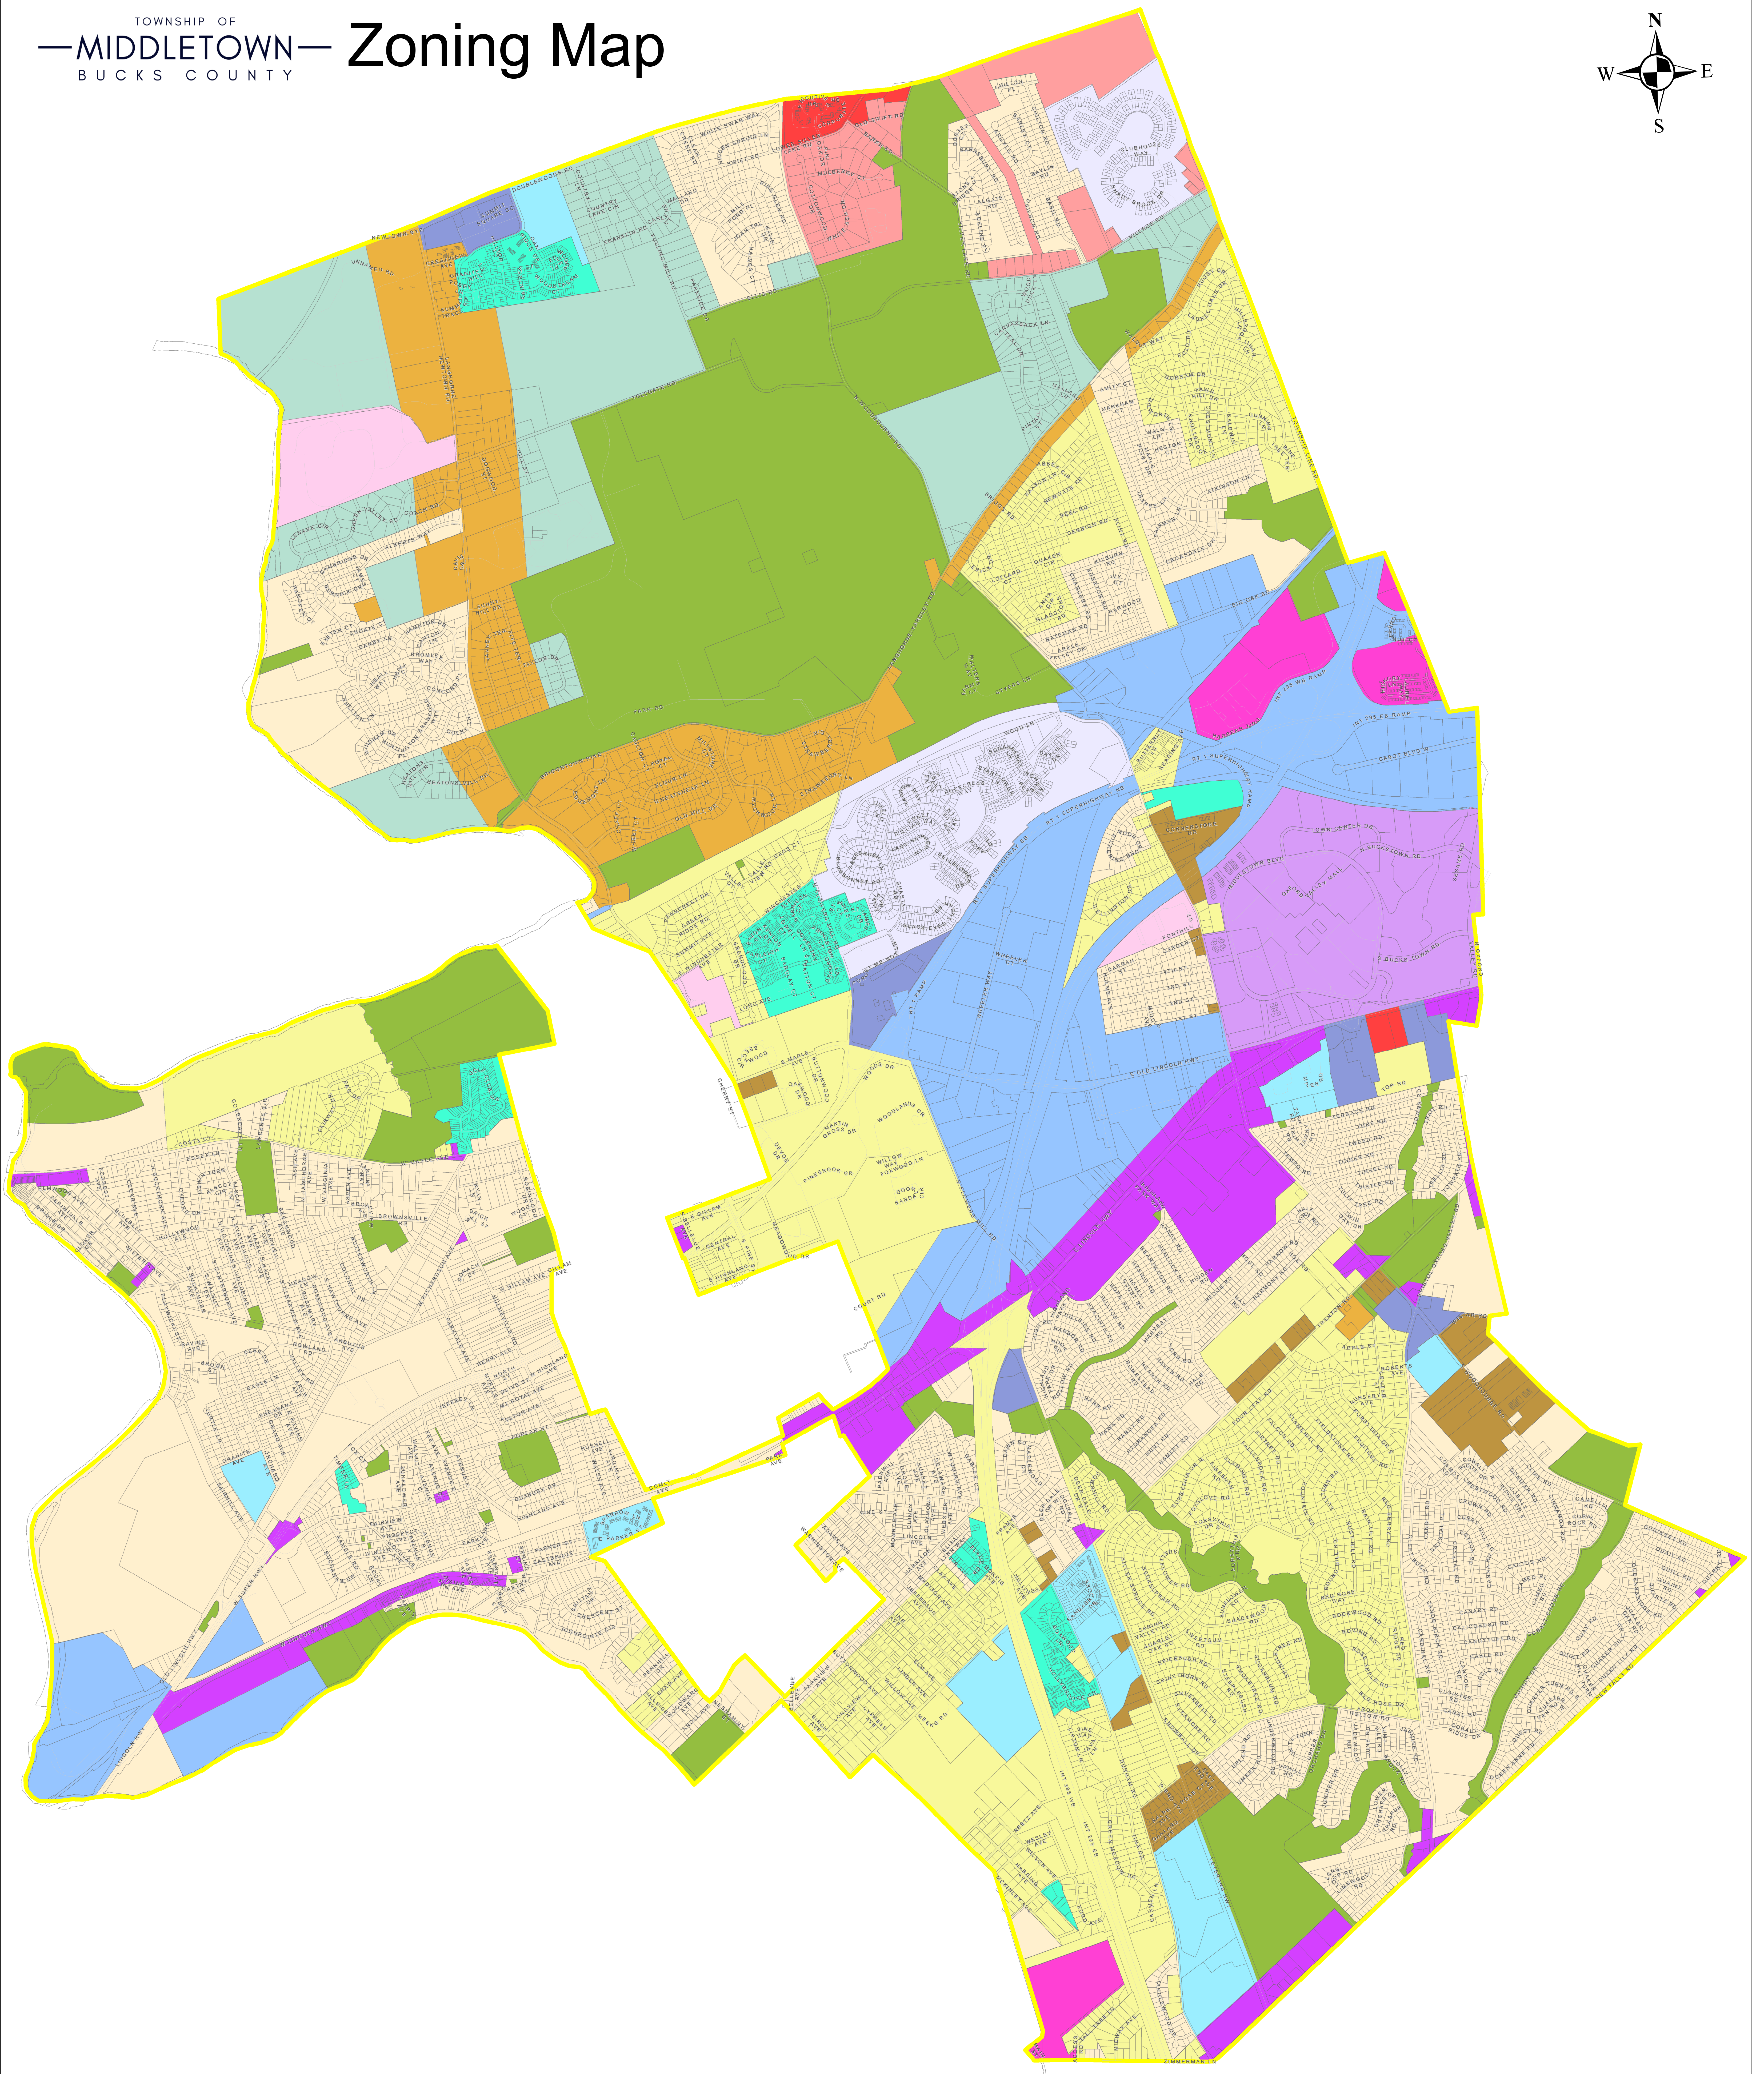

TOWNSHIP OF
MIDDLETOWN — Zoning Map
 BUCKS COUNTY

Legend

- | | | | |
|--|---------------------------------|--|--------------------|
| AO - Apartment Office District | MHP - Mobile Home Park District | R-2 - Residence District | Municipal Boundary |
| AQC - Age-Qualified Community District | MR - Multi-Residential District | R-3 - Residence District | Parcels |
| C - Commercial District | OC - Office Campus District | RA-1 - Residential Agricultural District | |
| CS - Shopping Center District | OR - Open Recreation District | RA-2 - Residential Agricultural District | |
| GB - General Business District | P - Professional District | RA-3 - Residential Agricultural District | |
| M-1 - Light Manufacturing District | R-1 - Residence District | RC - Retirement Community District | |

1 inch = 850 feet